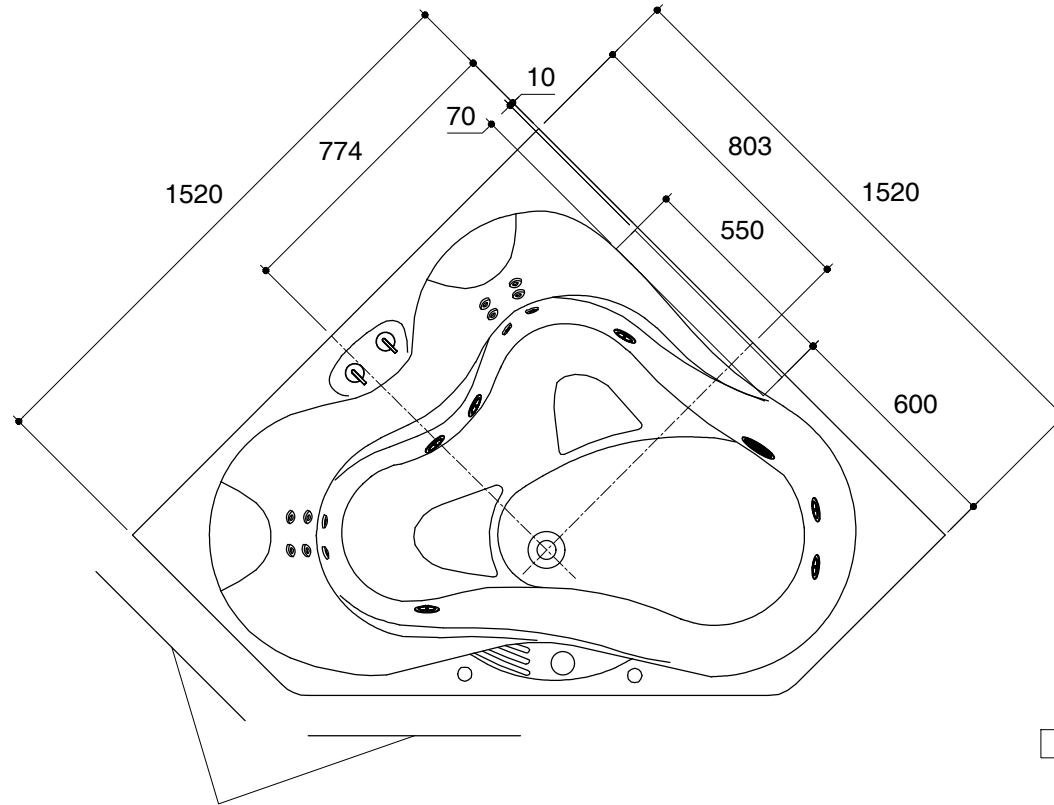

Dimensions are approximate.

Unit: mm

Recommended Faucet Area

Pump(Blower Motor) Control Access
W500xH450

| | |
|-------------|-------------------------------|
| SKU | K-11207X-K-0 |
| Name | EVORA |
| Description | 1525 CORNER WHIRLPOOL BATH |

KOHLER

*The recommended dimension for installation can be adjusted according to user preferences and layout.