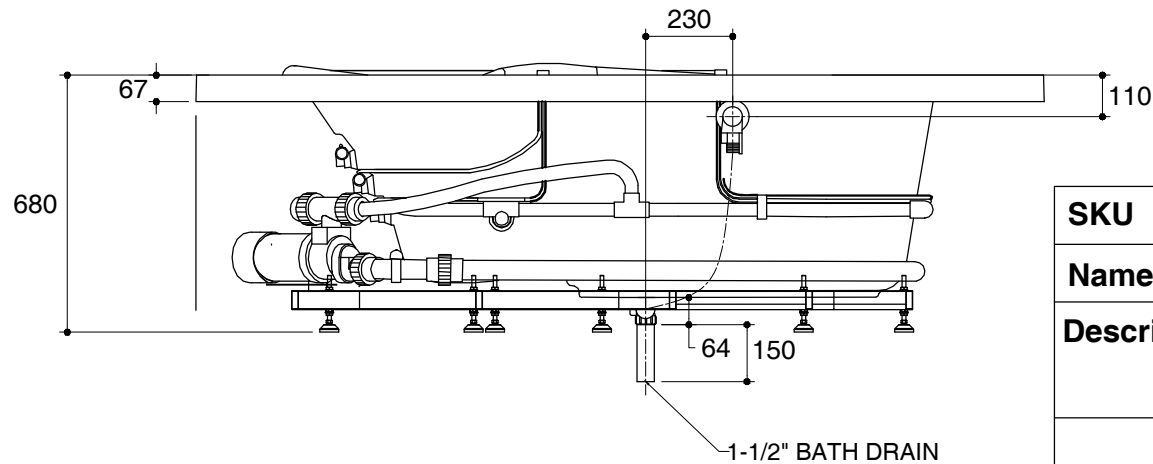

Dimensions are approximate.

Unit: mm

Recommended Faucet Area

Pump(Blower Motor) Control Access
W500xH450

| | |
|-------------|-------------------------------|
| SKU | K-11207X-K-0 |
| Name | EVORA |
| Description | 1525 CORNER WHIRLPOOL BATH |

KOHLER

*The recommended dimension for installation can be adjusted according to user preferences and layout.